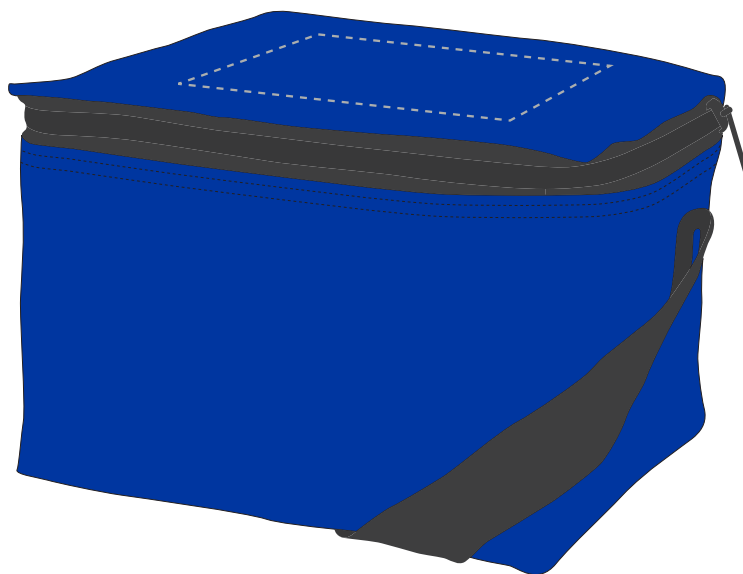

Artwork Approval

Your Ref:
Our Ref:

Quantity:
Version: 1

Product Code: QB1011
Product Colour: BLUE

PRODUCT NOTES:

We stock this item in the following colours

The dashed line is to demonstrate print area and will not appear on your printed item

PANTONE REFERENCE(S)

● Full colour print

ARTWORK SCALE 50%

PRINTING CONCERNS:

ACTUAL ARTWORK SIZE:

TOP OF THE BAG

FRONT OF THE BAG

Please check the following are correct